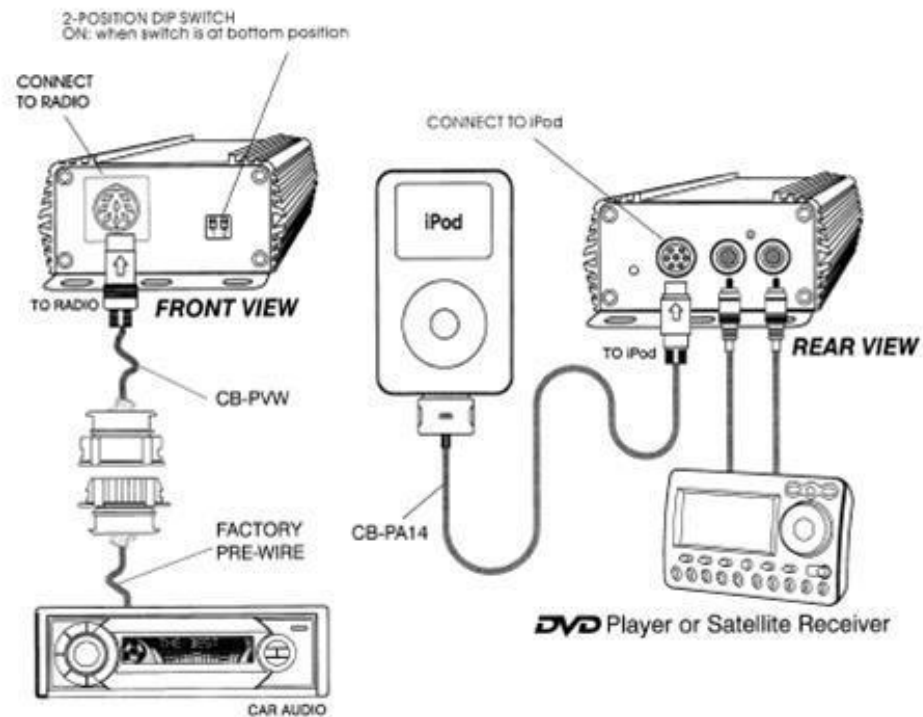

USA Spec PA11 VW6 iPod Interface Connect, Charge, Control and Play your Apple iPod to your Volkswagen Factory Radio

PA11– VW6 Smart iPod Connector

Connects, Charges, Control, and Plays iPod through your OEM Volkswagen radio.

Or manually control your iPod and access all your content to play directly through your factory radio. New Hybrid mode combines both playlist mode and direct mode. In Direct Mode, the factory radio will control song up/down and random or shuffle Play. User can control all features of the iPod manually.

Main Features

- * iPod interface connect, control, charge, and play iPod through the factory radio
- * All plug and play harnesses for easy installation (no wire cutting required)
- * Adds additional basic single Aux input for DVD Audio, MP3, or etc.

Cables and connectors included !!!

- * True Digital Quality sound through factory radio
- * Factory Radio CD Changer buttons operates the iPod just like CD Changer or control iPod manually and access all your content.
- * Use the Radio's CD Changer buttons to access and control up to 5 different mobile play lists. Plus control Song up, down, shuffle, random, etc within selected Play List
- * Access unlimited song per mobile play list
- * Auto memory feature – Automatically locates last song of each play list
- * Auto Skip 10+ songs in each play list with factory CD Changer FF button
- * Auto skip to end of play list with factory CD Changer FF button
- * Auto Charge feature charges iPod battery and auto stops after 1 hour of non use
- * Uses CD Changer Port, if Vehicle has external CD Changer CD Changer may need to be disconnected.
- * Simple package to buy, one box, includes all required cables!