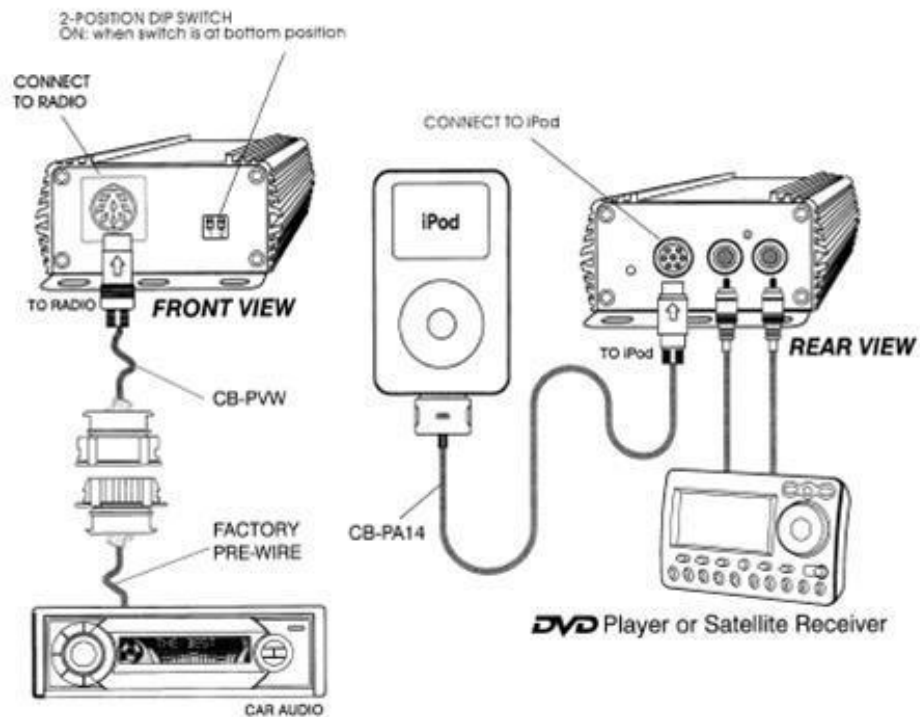

USA Spec PA11 VOL iPod Interface Connect, Charge, Control and Play your Apple iPod to your Volvo Factory Radio

PA11– Vol Smart iPod Connector

Connects, Charges, Control, and Plays iPod through your OEM Volvo radio.

Or manually control your iPod and access all your content to play directly through your factory radio. New Hybrid mode combines both playlist mode and direct mode. In Direct Mode, the factory radio will control song up/down and random or shuffle Play. User can control all features of the iPod manually.

Main Features

Main Features

- * iPod interface connect, control, charge, and play iPod through the factory radio
- * All plug and play harnesses for easy installation (no wire cutting required)
- * Adds additional basic single Aux input for DVD Audio, MP3, or etc.

Cables and connectors included !!!

- * True Digital Quality sound through factory radio
- * Factory Radio CD Changer buttons operates the iPod just like CD Changer or control iPod manually and access all your content.
- * Use the Radio's CD Changer buttons to access and control up to 5 different mobile playlist. Song up, down, shuffle, random, etc.
- * Access unlimited song per mobile play list
- * Auto memory feature – Automatically locates last song of each play list
- * Auto Skip 10+ songs in each play list with factory CD Changer FF button
- * Auto skip to end of play list with factory CD Changer FF button
- * Auto Charge feature charges iPod battery and auto stops after 1 hour of non use
- * Uses CD Changer Port, if Vehicle has external CD Changer CD Changer may need to