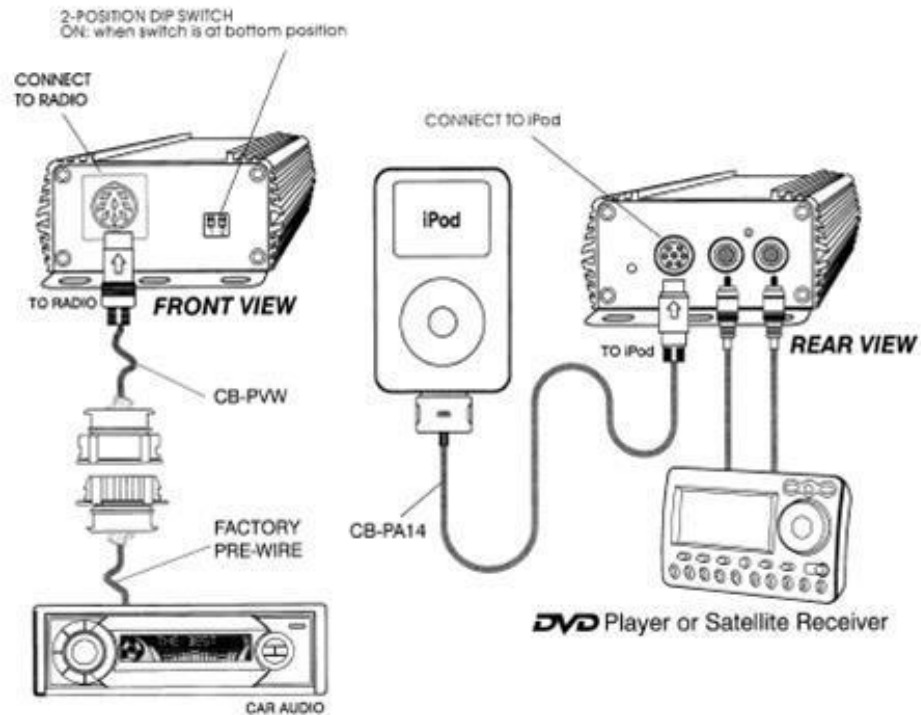

USA Spec PA11 NIS iPod Interface Connect, Charge, Control and Play your Apple iPod to your Nissan Factory Radio

PA11– NIS Smart iPod Connector

Connects, Charges, Control, and Plays iPod through your OEM Nissan radio.

Or manually control your iPod and access all your content to play directly through your factory radio. New Hybrid mode combines both playlist mode and direct mode. In Direct Mode, the factory radio will control song up/down and random or shuffle Play. User can control all features of the iPod manually.

Main Features

- * iPod interface connect, control, charge, and play iPod through the factory radio
- * All plug and play harnesses for easy installation (no wire cutting required)
- * Adds additional basic single Aux input for DVD Audio, MP3, or etc.

Cables and connectors included !!!

- * True Digital Quality sound through factory radio
 - * Factory Radio CD Changer buttons operates the iPod just like CD Changer or control iPod manually and access all your content.
 - * Use the Radio's CD Changer buttons to access and control up to 5 different mobile playlist or play lists. Song up, down, shuffle, random, etc.
 - * Access unlimited song per mobile play list
 - * Auto memory feature – Automatically locates last song of each play list
 - * Auto Skip 10+ songs in each play list with factory CD Changer FF button
 - * Auto skip to end of play list with factory CD Changer FF button
 - * Auto Charge feature charges iPod battery and auto stops after 1 hour of non use
 - * Uses CD Changer Port, if Vehicle has external CD Changer CD Changer may need to be disconnected.
 - * Simple package to buy, one box, includes all required cables!
- * All USA SPEC PA series have an additional stereo Aux input for any other device.
- * **New Hybrid mode - you are now able to search and select songs directly on your iPod as in direct mode or access your mobile play list through the factory radio.**