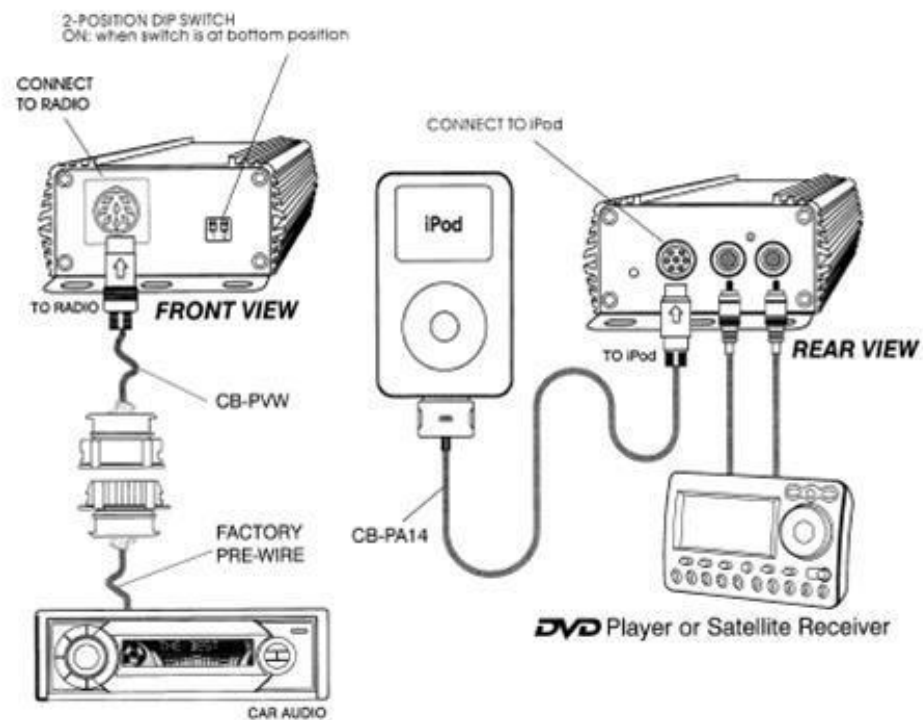

Or manually control your iPod and access all your content to play directly through your factory radio. New Hybrid mode combines both playlist mode and direct mode. In Direct Mode, the factory radio will control song up/down and random or shuffle Play. User can control all features of the iPod manually.

Main Features

Main Features

- * iPod interface connect, control, charge, and play iPod through the factory radio
- * All plug and play harnesses for easy installation (no wire cutting required)
- * Adds additional basic single Aux input for DVD Audio, MP3, or etc.